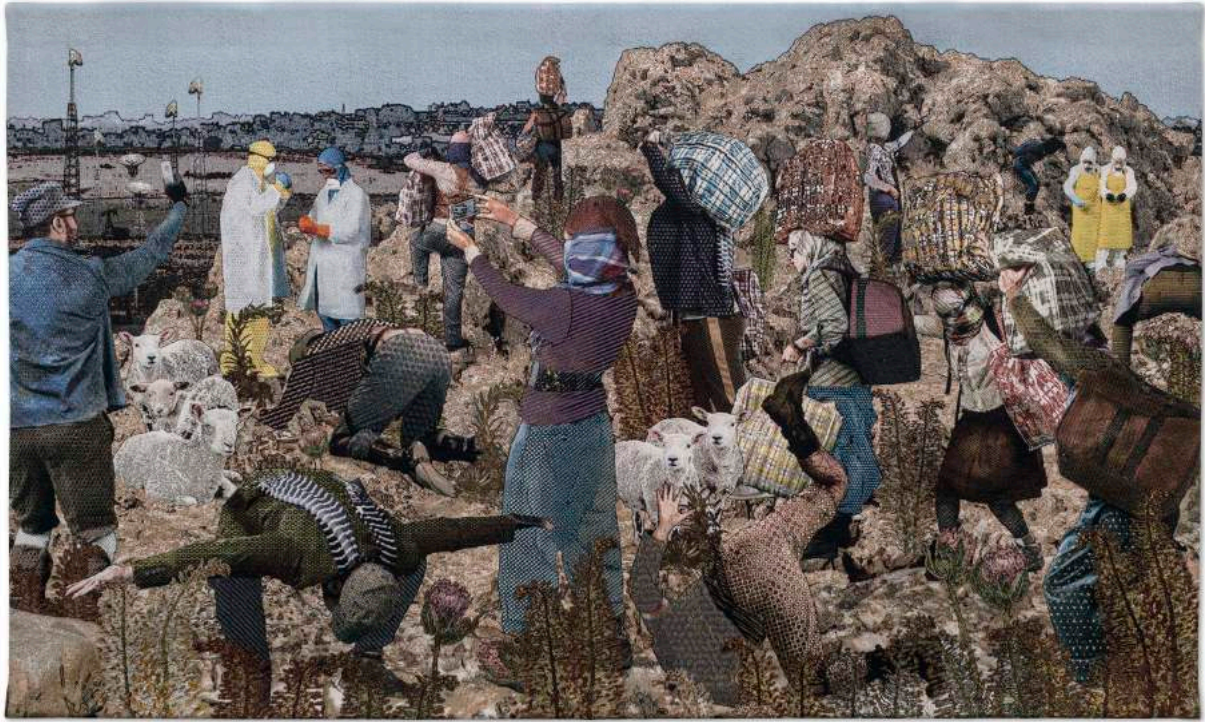

Ed. 2/6

(A+Co112)

GAZELLI ART HOUSE

Aziz & Cucher

The Road, 2016

Cotton jacquard weaving

183 x 307 cm / 72.05 x 120.87 in

Ed. 2/6